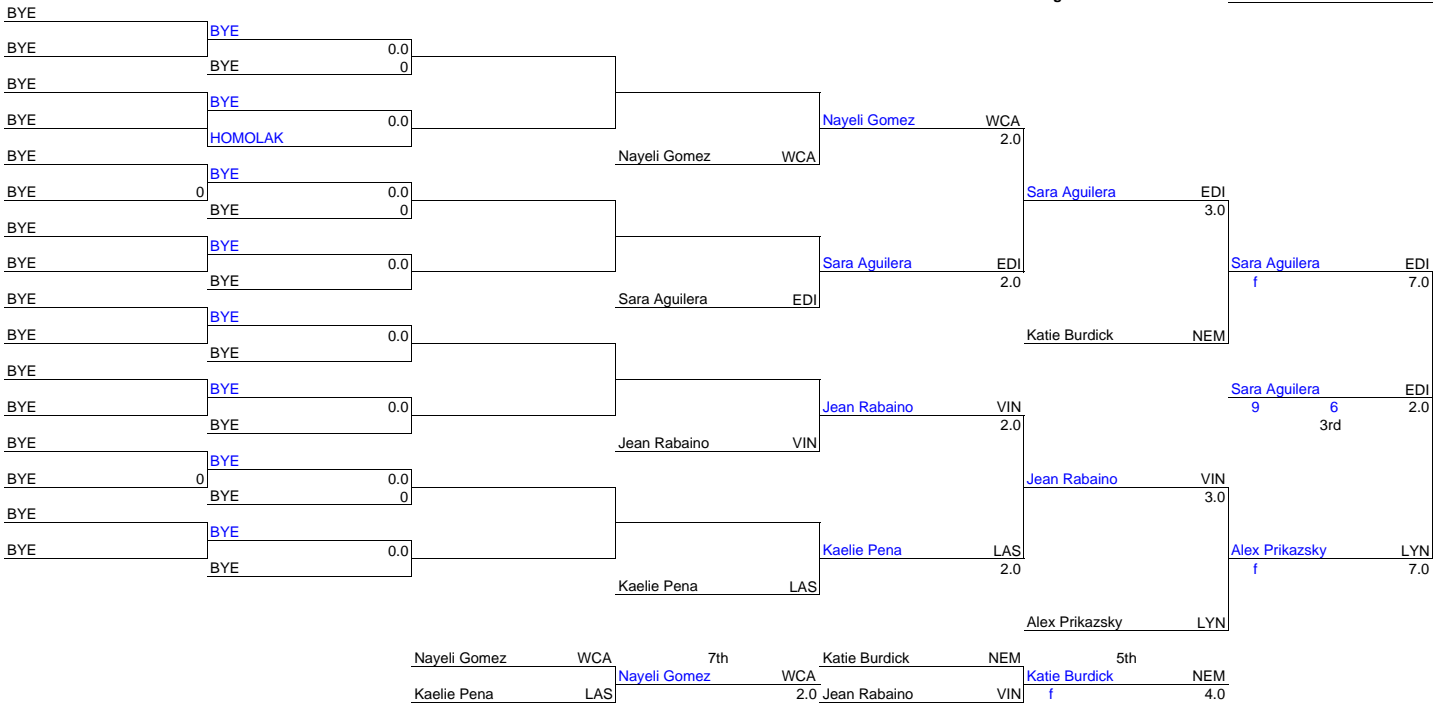

2008 Girls Northern Regionals
Weight Class : 154 LBS.