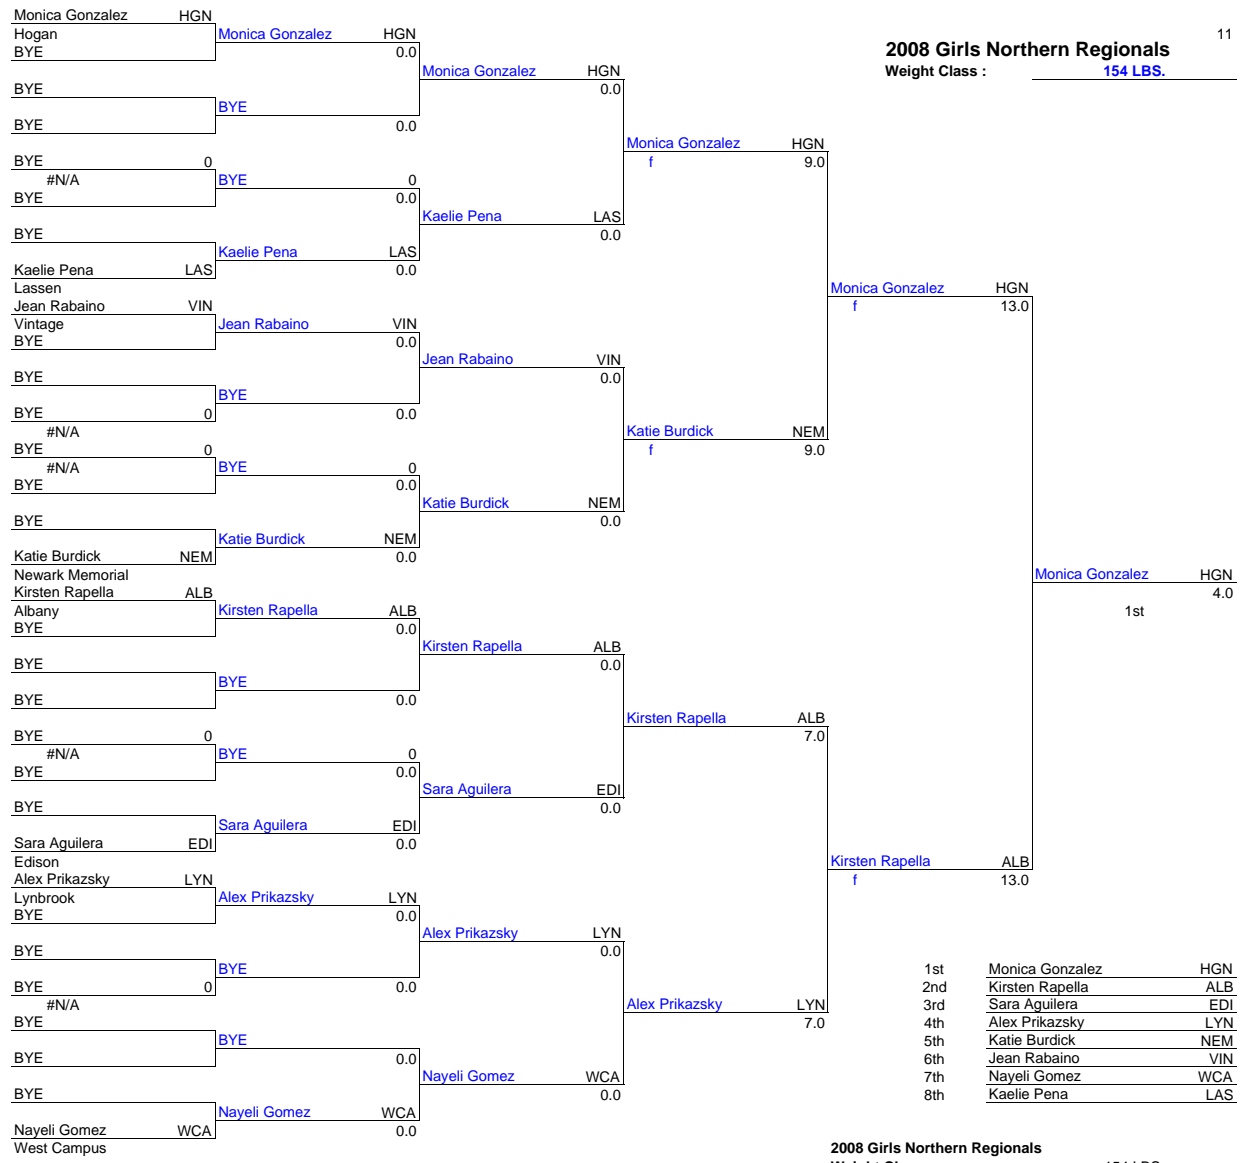

2008 Girls Northern Regionals
Weight Class : 154 LBS.