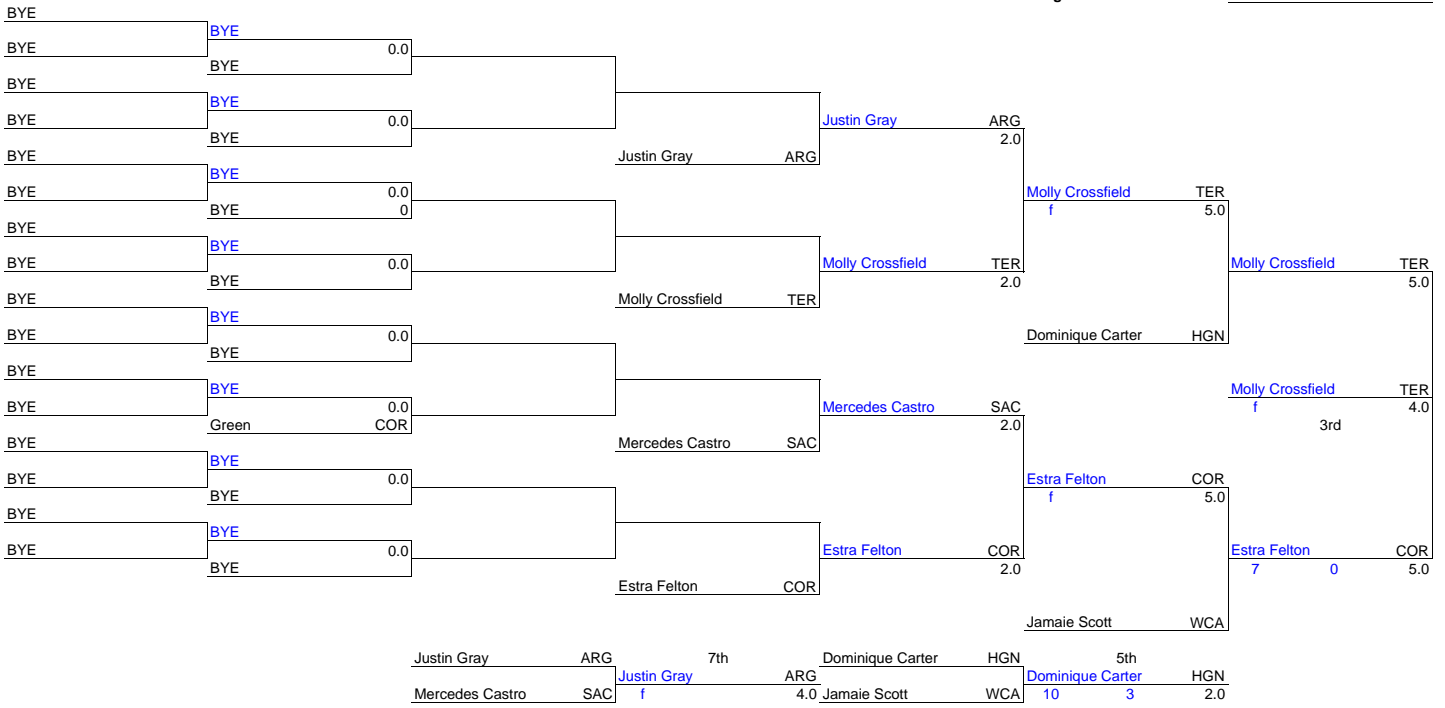

2008 Girls Northern Regionals
Weight Class : 189 LBS.