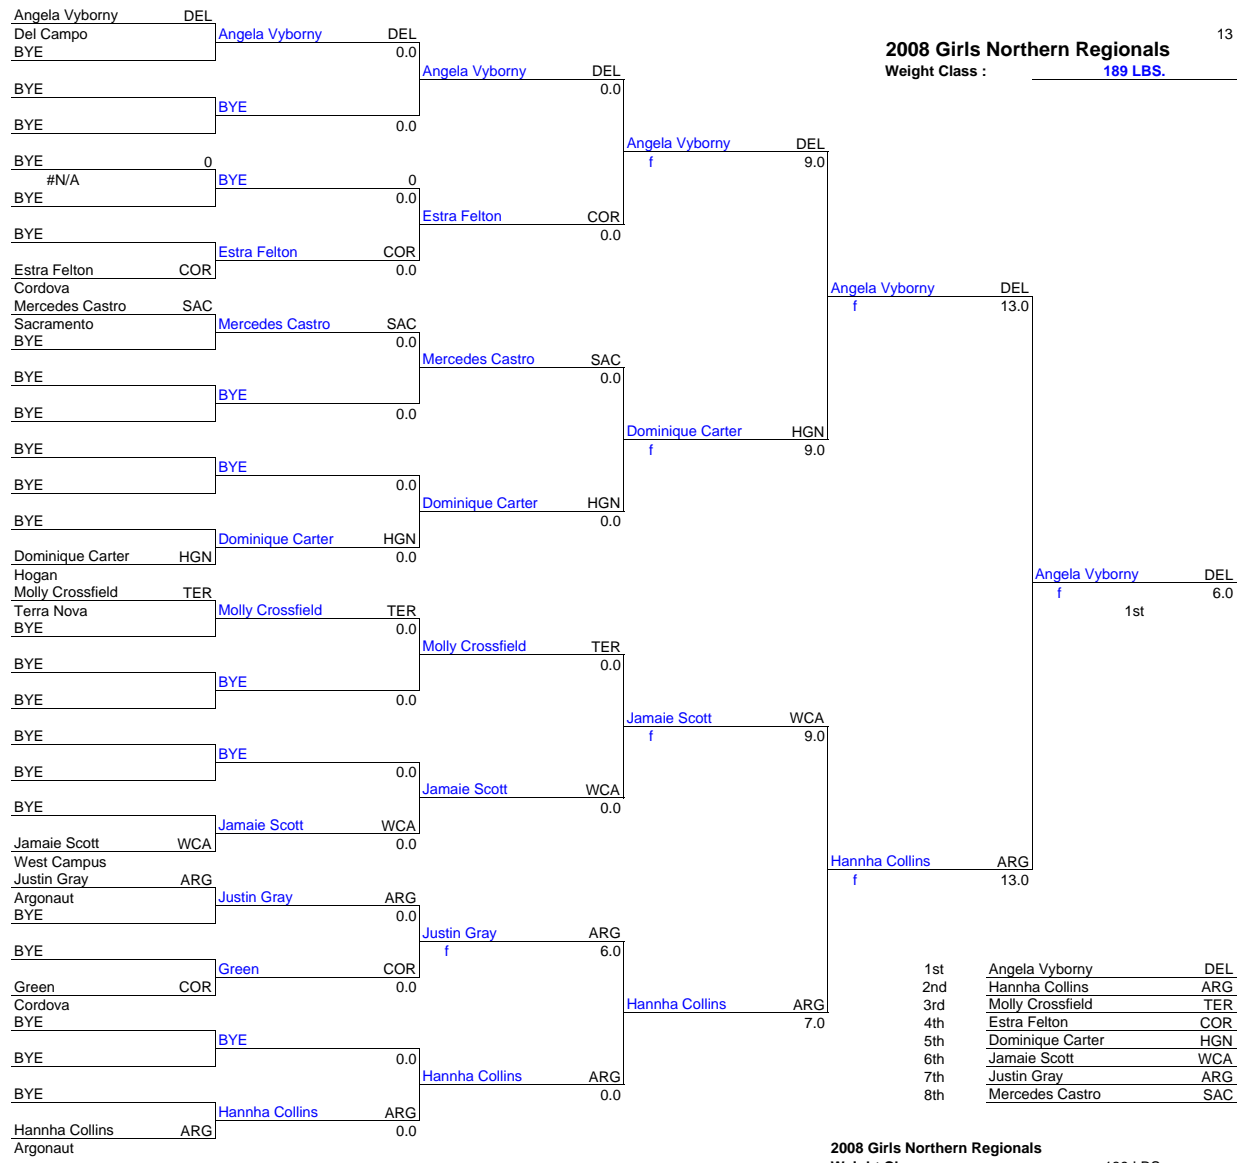

2008 Girls Northern Regionals
Weight Class : 189 LBS.